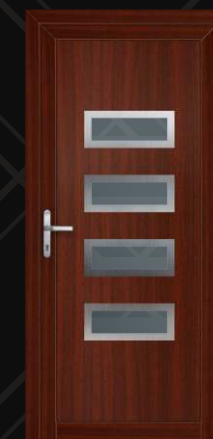

RES 11

Aplikacija:
Inox brušeni

Staklo:
Satinato

Ispuna:
XPS