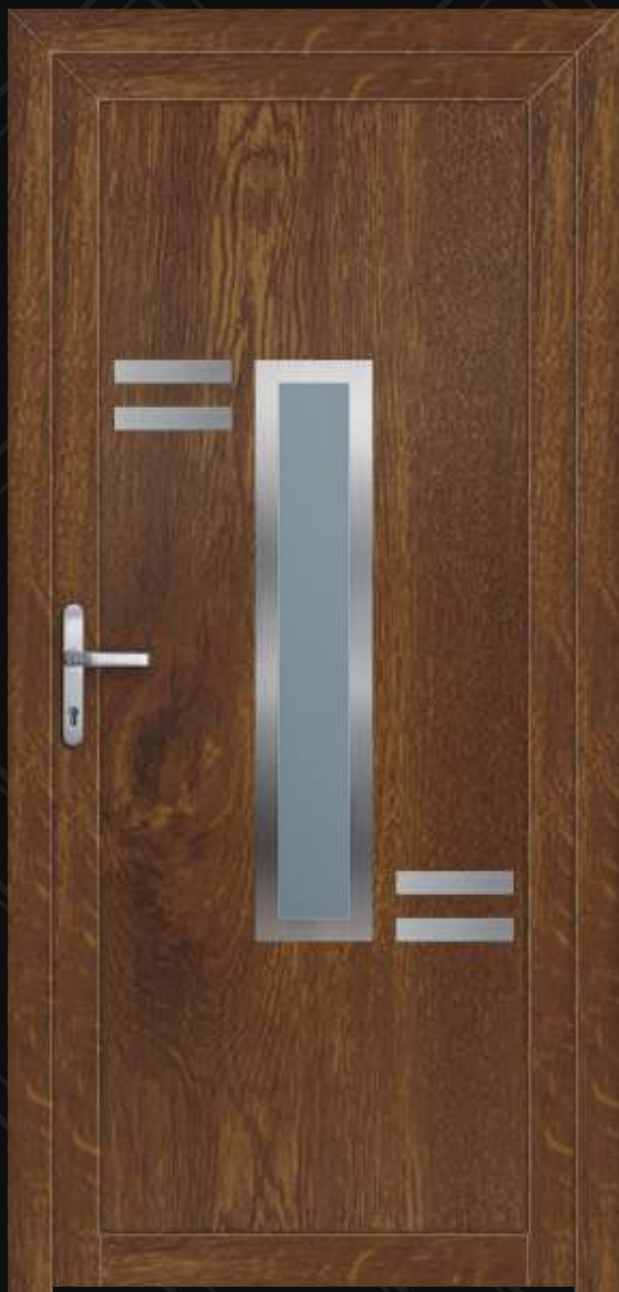

RES 3

Aplikacija:
Inox brušeni

Staklo:
Satinato

Ispuna:
XPS